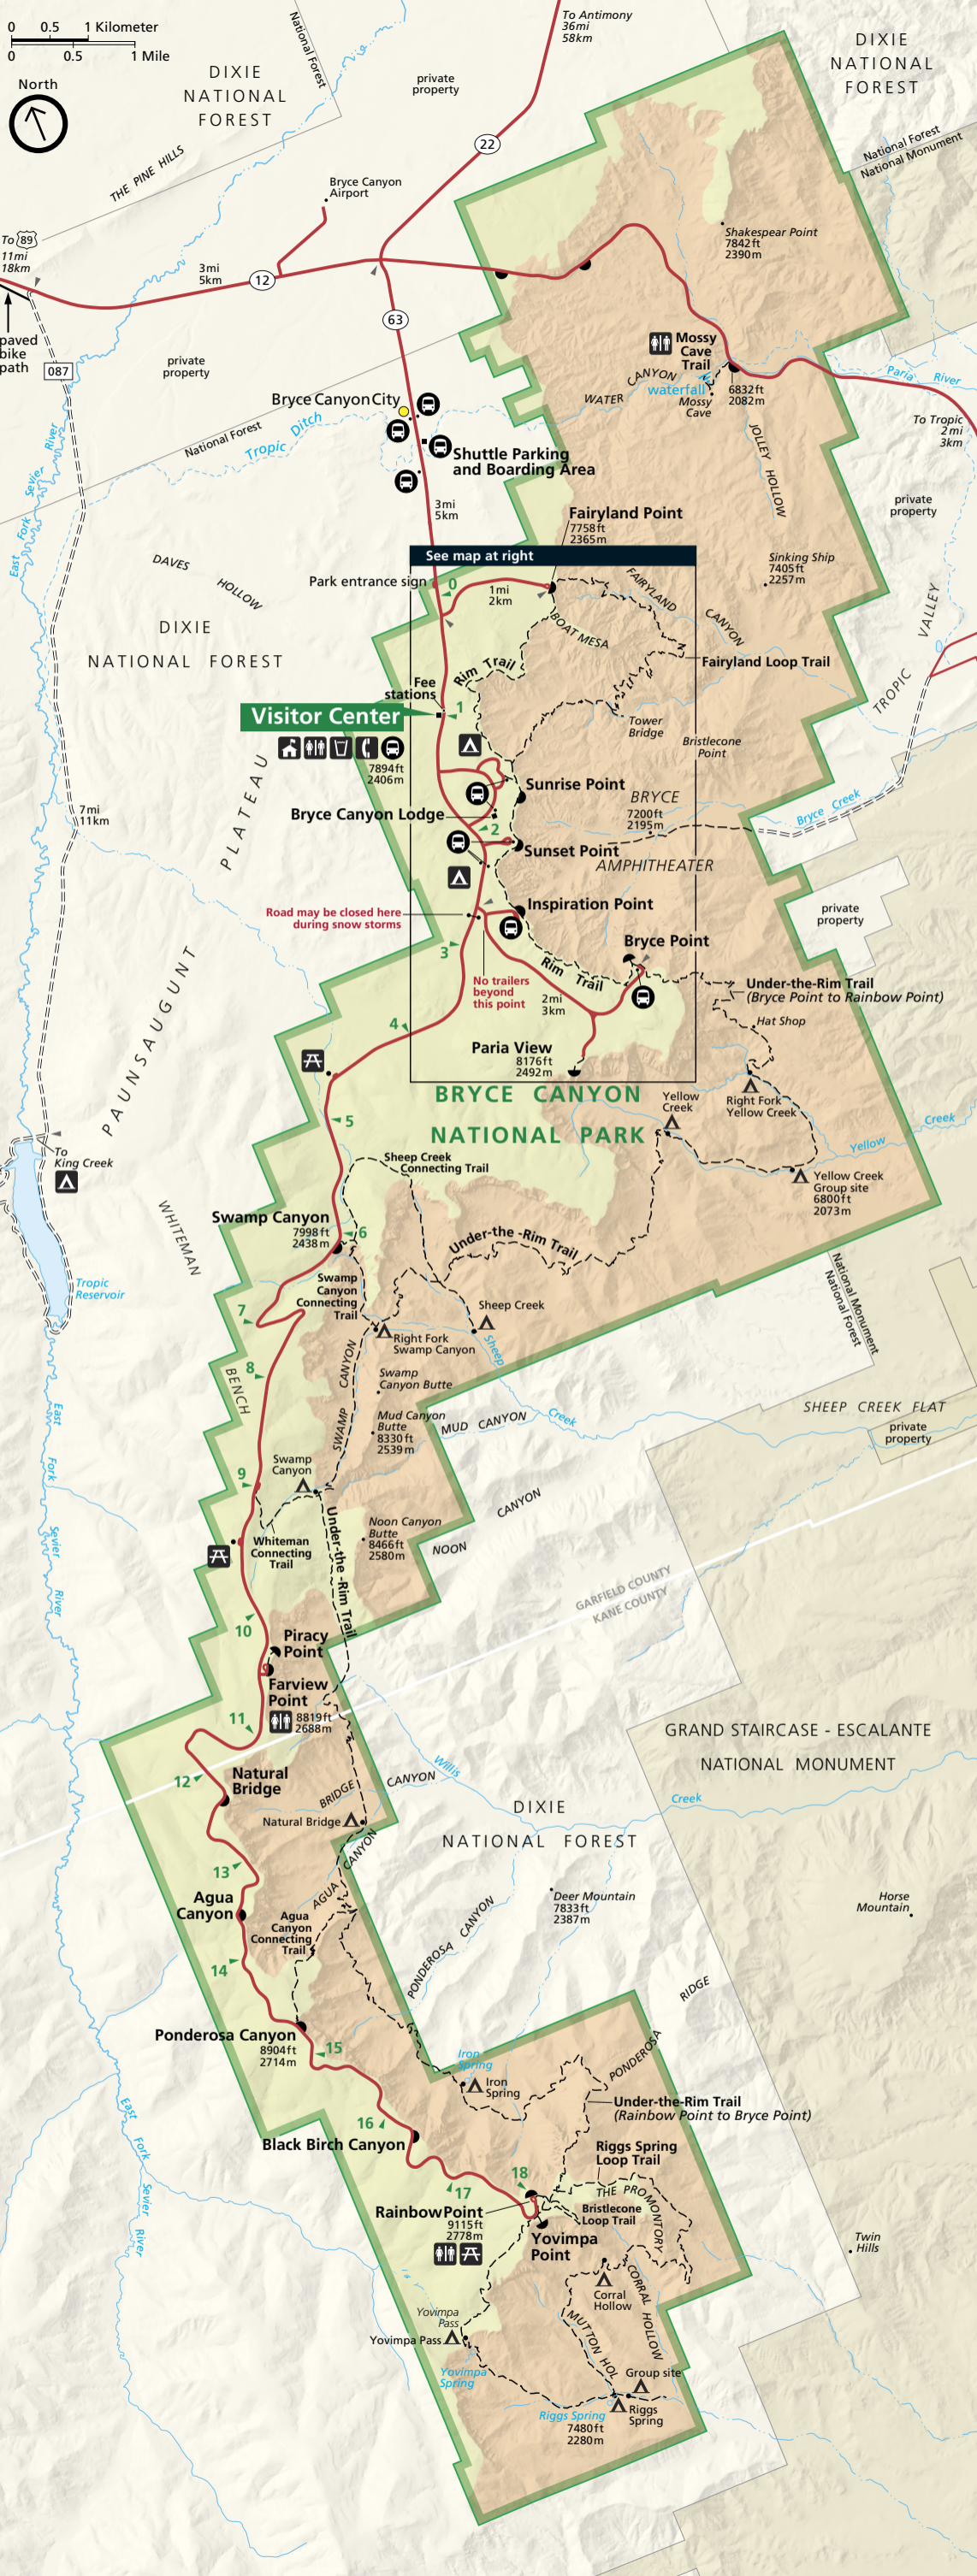

0 0.5 1 Kilometer  
0 0.5 1 Mile

DIXIE NATIONAL FOREST

DIXIE NATIONAL FOREST

To 89  
11mi  
18km  
↑  
paved  
bike  
path  
087

To Bryce Canyon Airport  
3mi  
5km  
12

To Tropic  
2mi  
3km

To Antimony  
36mi  
58km

To King Creek

To Tropic  
2mi  
3km

private property

private property

private property

private property

private property

private property